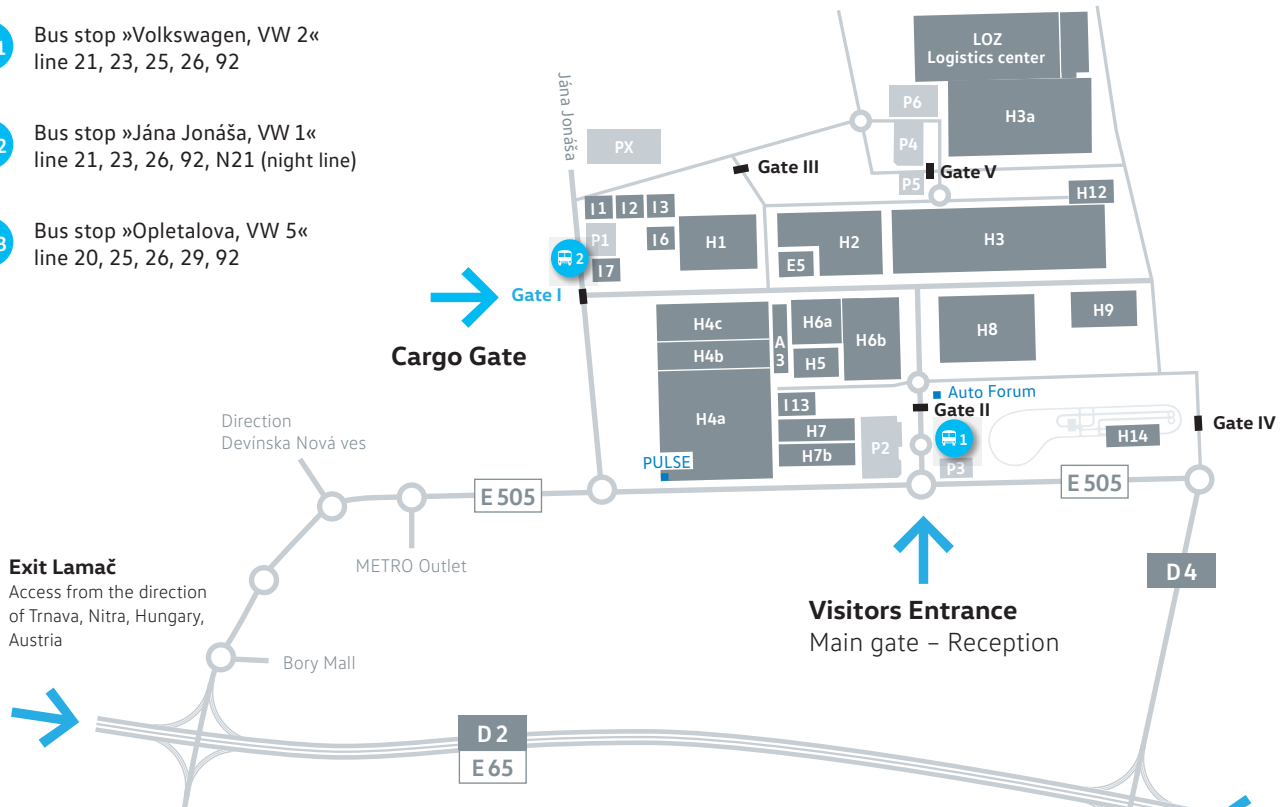

## to Volkswagen Slovakia, Factory Bratislava

48° 14'10.97" S/N  
16° 59'26.98" V/O

-  **1** Bus stop »Volkswagen, VW 2«  
line 21, 23, 25, 26, 92
-  **2** Bus stop »Jána Jonáša, VW 1«  
line 21, 23, 26, 92, N21 (night line)
-  **3** Bus stop »Opletalova, VW 5«  
line 20, 25, 26, 29, 92

### From the direction: Motorway D2 – Brno/Czech Republic

Turn off from the D2 at the **Stupava-juh/Lamač** Exit, then make a right turn onto the **E505** and follow signs to the plant.

### From the direction: Motorway D2 – Bratislava centre, Győr/Hungary

Drive on the D2 towards **Brno/CR**, turn off from the motorway at the **Lamač/Devínska Nová ves** Exit and, after several roundabouts, get onto the **E505** and follow signs to the plant.

### From the direction: Motorway A6 – Wien / Austria

Shortly after the border-crossing get onto the **D2** in the direction of **Brno/CR** and, almost at the end of Bratislava, turn off the **D2** at the **Lamač/Devínska Nová ves** Exit and, after several roundabouts, get onto the **E505** and follow signs to the plant